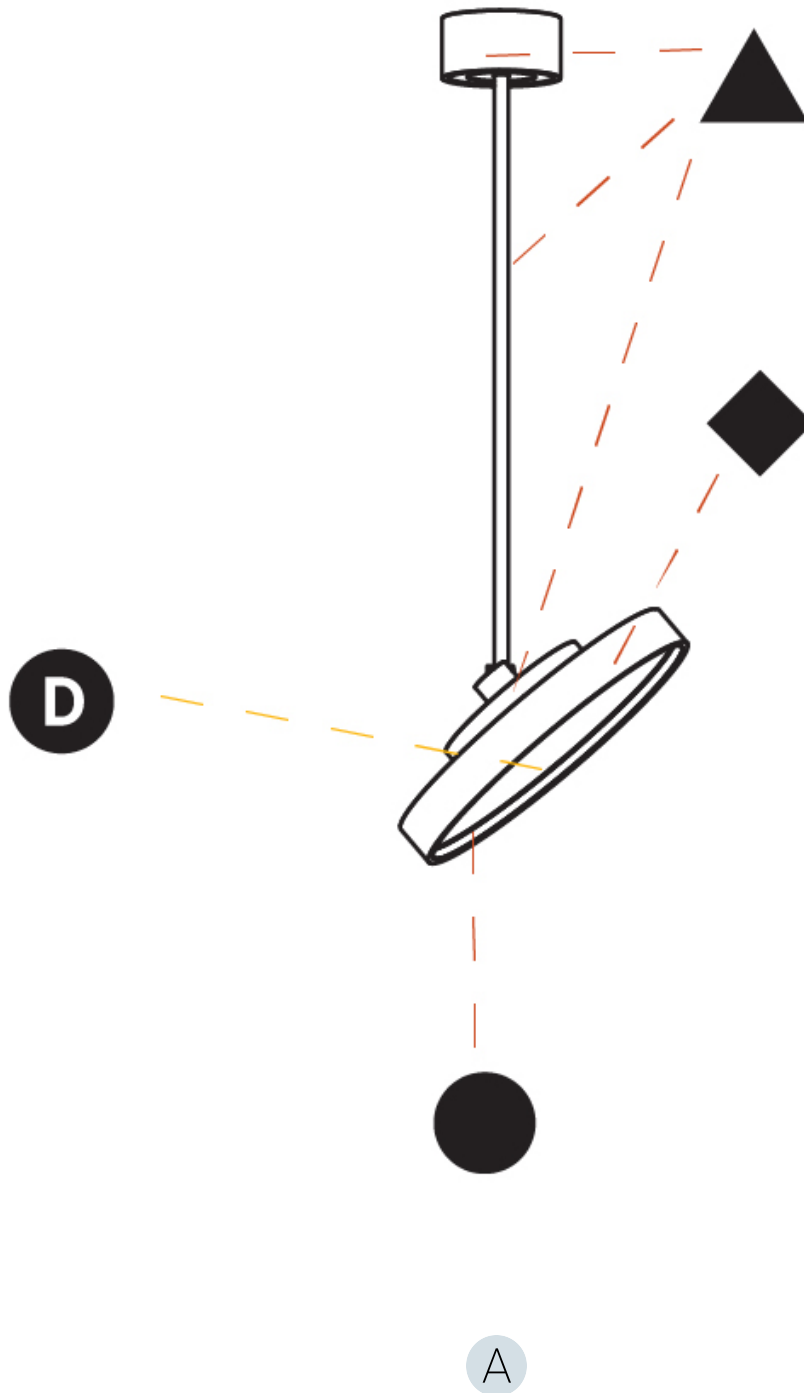

SIGN DIVA FLEX KORONA SUSPENSION

A30863-

PROJECT

TYPE

SPECIFIER

QUANTITY

DATE