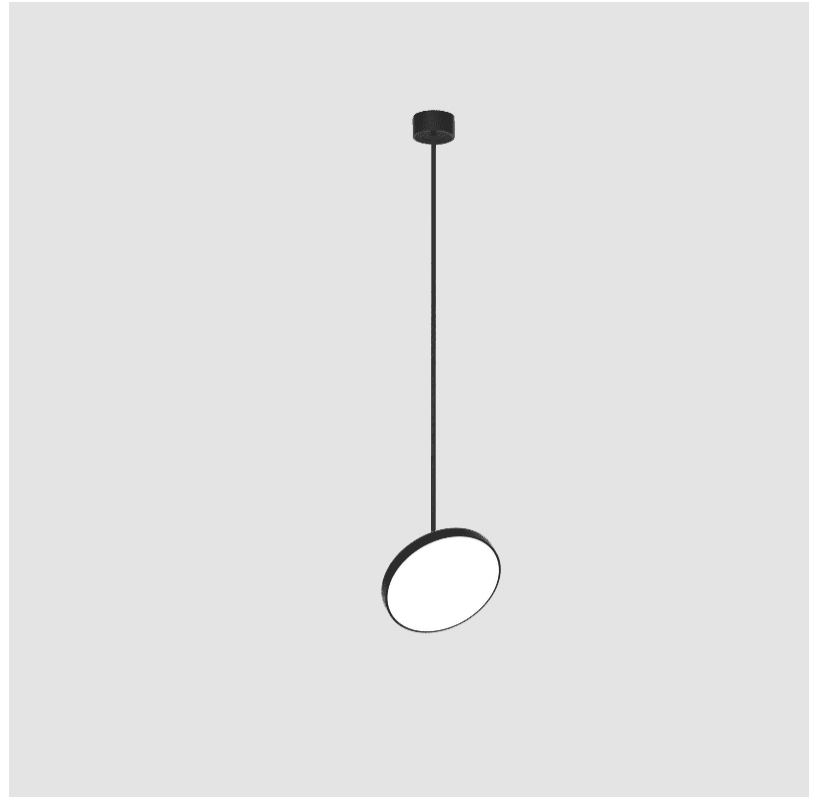

GENERAL

Series: Sign Diva Flex
Subseries: Sign Diva Flex
Brand: Prolicht
Division: Architectural
Mounting Type: Suspension
Mounting Location: Ceiling
Subcategory: Pendant

PHYSICAL

Shape: Round
Diameter (mm): 400
Diameter (in): 15 3/4
Height (mm): 1620
Height (in): 63 3/4
Light Distribution: Adjustable / Direct
Weight (kg): 2.007
Weight (lbs): 4.42
Diffuser: PMMA - Opal / Micro-Prism / Sparkling Secret / Vintage Industrial
Fixture Finish: SSR / BKV / CWI / CRY / HAB / UFT / ITA / RUA / FTG / MYG / LOD / PUS / FRO / FUP / KIA / POP / BLS / SPG / MEY / GOH / GUM / CHC / COM / ABZ / JAG / OBR / MOS / ROR
Fixture Material: Extruded Aluminum / Steel

ELECTRICAL

Lamp Type: LED (Zhaga Standard)
Input Wattage (W): 19.8
Total Output Wattage (W): 18
Dimming: Tri-Mode (Non-Dimming and Phase Dimming (120Vac only) and 0-10V Dimming)
Driver Included: Yes
Driver Location: Integrated
Driver Type: Constant Current - Universal
Driver Class: Class 2
Input Voltage (V): 120 - 277
Constant Current (MA): 500

LED

Color Temperature (°K): 2700 / 3000 / 3500 / 4000
Max. Delivered Lumen (lm): 1807 / 1943 / 1951 / 1991
Nominal Lumen (lm): 2250 / 2420 / 2430 / 2480
CRI: >90 CRI
Lamp Life (hrs): 50000

OPTICAL

Adjustability: Rotational 170°, Tilt 90°

RATINGS AND CERTIFICATIONS

Certified By: Certified for North American Standards
IP rating: IP20