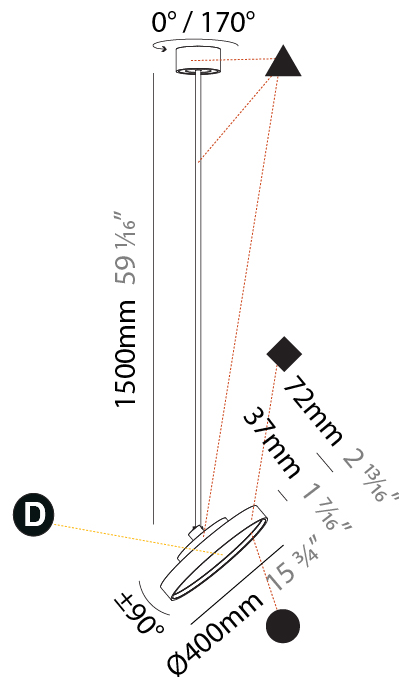

GENERAL

Series: Sign Diva Flex
Subseries: Sign Diva Flex
Brand: Prolicht
Division: Architectural
Mounting Type: Suspension
Mounting Location: Ceiling
Subcategory: Pendant

PHYSICAL

Shape: Round
Diameter (mm): 400
Diameter (in): 15 3/4
Height (mm): 1620
Height (in): 63 3/4
Light Distribution: Adjustable / Direct
Weight (kg): 2.007
Weight (lbs): 4.42
Diffuser: PMMA - Opal / Micro-Prism / Sparkling Secret / Vintage Industrial
Fixture Finish: SSR / BKV / CWI / CRY / HAB / UFT / ITA / RUA / FTG / MYG / LOD / PUS / FRO / FUP / KIA / POP / BLS / SPG / MEY / GOH / GUM / CHC / COM / ABZ / JAG / OBR / MOS / ROR
Fixture Material: Extruded Aluminum / Steel

ELECTRICAL

Lamp Type: LED (Zhaga Standard)
Input Wattage (W): 19.8
Total Output Wattage (W): 18
Dimming: Tri-Mode (Non-Dimming and Phase Dimming (120Vac only) and 0-10V Dimming)
Driver Included: Yes
Driver Location: Integrated
Driver Type: Constant Current - Universal
Driver Class: Class 2
Input Voltage (V): 120 - 277
Constant Current (MA): 500

LED

Color Temperature (°K): 2700 / 3000 / 3500 / 4000
Max. Delivered Lumen (lm): 1807 / 1943 / 1951 / 1991
Nominal Lumen (lm): 2250 / 2420 / 2430 / 2480
CRI: >90 CRI
Lamp Life (hrs): 50000

OPTICAL

Adjustability: Rotational 170°, Tilt 90°

RATINGS AND CERTIFICATIONS

Certified By: Certified for North American Standards
IP rating: IP20